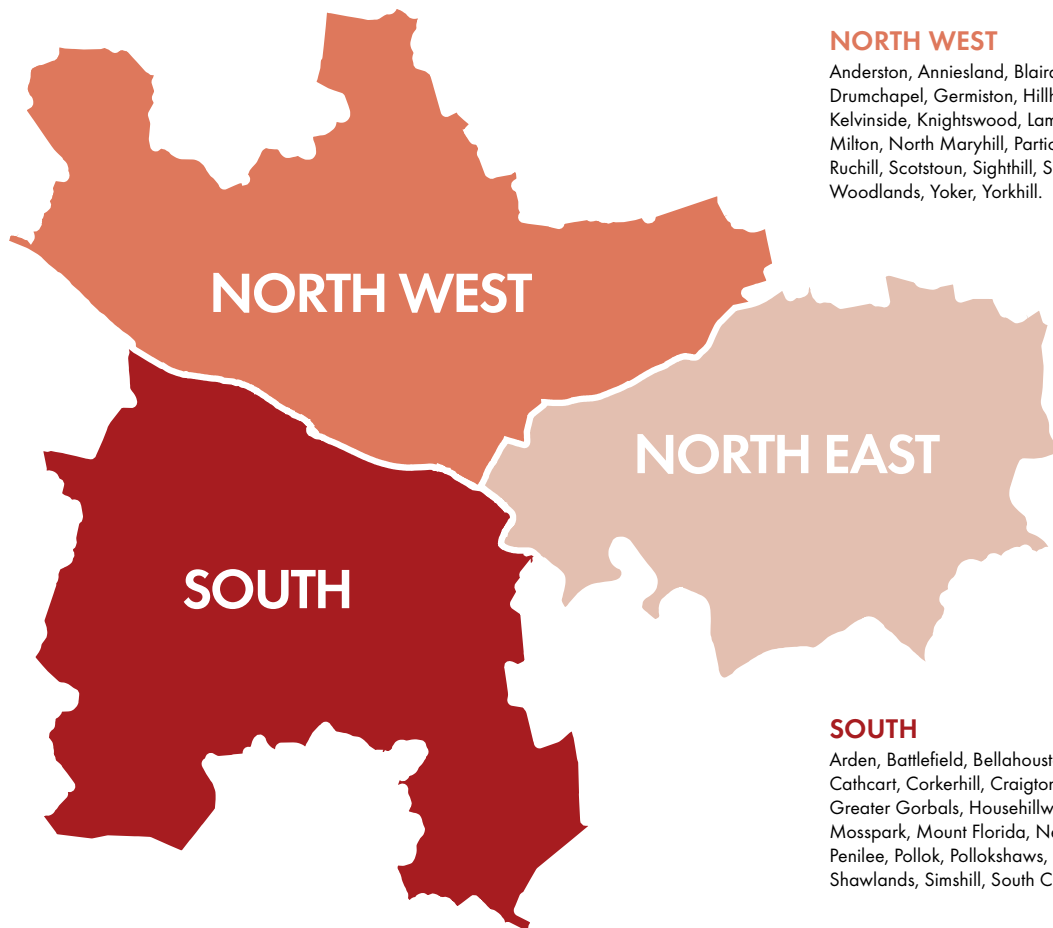

# Area & events

<b>March</b>	<b>North East</b>
<b>June</b>	<b>South</b>
<b>October</b>	<b>North West</b>
<b>November</b>	<b>Grand Final</b>

## NORTH WEST

Anderston, Anniesland, Blairdardie, Broomhill, City Centre, Dowanhill, Drumchapel, Germiston, Hillhead, Hyndland, Jordanhill, Kelvindale, Kelvinside, Knightswood, Lambhill, Maryhill Road, Corridor, Merchant City, Milton, North Maryhill, Partick East, Partick West, Possilpark, Roystonhill, Ruchill, Scotstoun, Sighthill, Springburn, Summerston, Temple, Whiteinch, Woodlands, Yoker, Yorkhill.

## NORTH EAST

Baillieston, Balornock, Barlanark, Barmulloch, Blackhill, Bridgeton, Calton, Carnyne, Cranhill, Dalmarnock, Dennistoun, East Shettleston, Easterhouse, Garrowhill, Garthamlock, Haghill, Hogganfield, Millerston, Mount Vernon, Parkhead, Riddrie, Robroyston, Ruchazie, Springboig, Tollcross, West Shettleston.

## SOUTH

Arden, Battlefield, Bellahouston, Carmunnock, Carnwadric, Castlemilk, Cathcart, Corkerhill, Craigton, Croffoot, Crookston, Darnley, Govanhill, Greater Gorbals, Househillwood, Ibrox, Kingspark, Langside, Mansewood, Mosspark, Mount Florida, Newlands, North Cardonald, North Pollok, Penilee, Pollok, Pollokshaws, Pollokshields East, Pollokshields West, Priesthill, Shawlands, Simshell, South Cardonald, South Nitshell, Strathbungo, Toryglen.