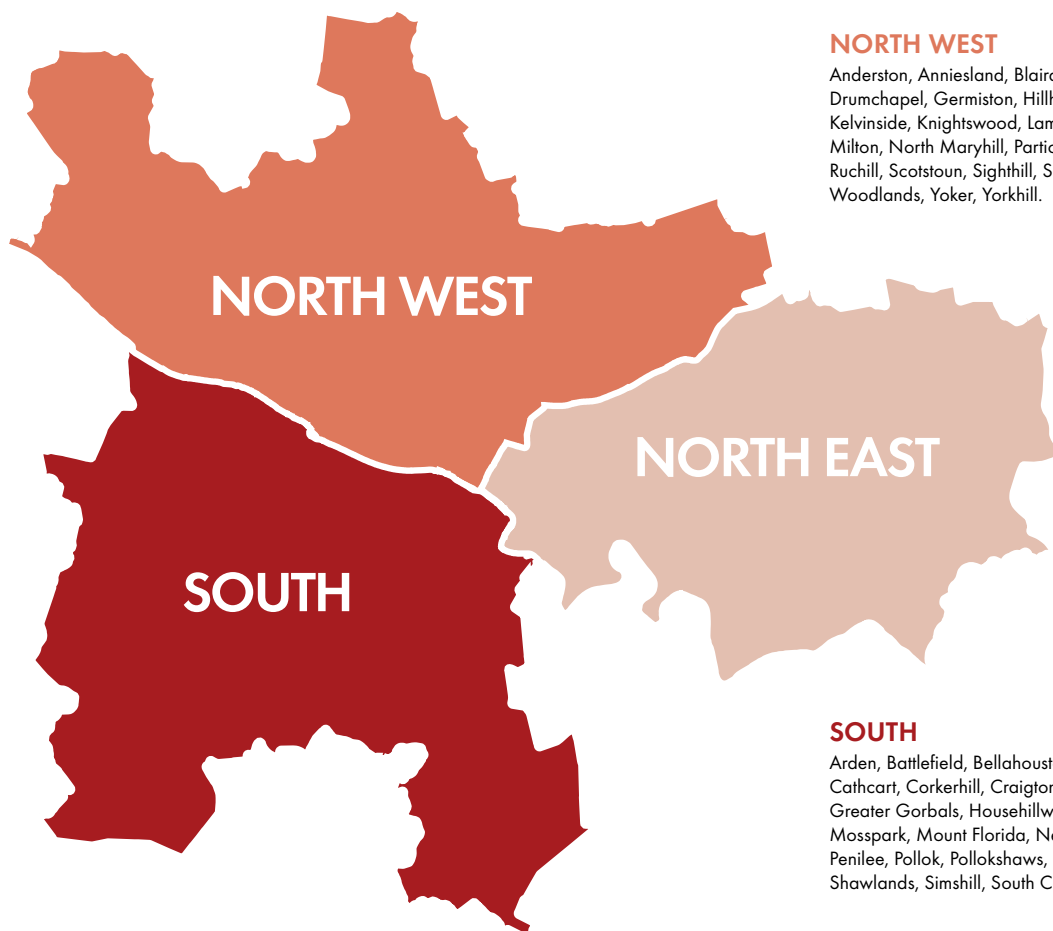

Area & events

| | |
|-----------------|--------------------|
| March | North East |
| June | South |
| October | North West |
| November | Grand Final |

NORTH WEST

Anderston, Anniesland, Blairdardie, Broomhill, City Centre, Dowanhill, Drumchapel, Germiston, Hillhead, Hyndland, Jordanhill, Kelvindale, Kelvinside, Knightswood, Lambhill, Maryhill Road, Corridor, Merchant City, Milton, North Maryhill, Partick East, Partick West, Possilpark, Roystonhill, Ruchill, Scotstoun, Sighthill, Springburn, Summerston, Temple, Whiteinch, Woodlands, Yoker, Yorkhill.

NORTH EAST

Baillieston, Balornock, Barlanark, Barmulloch, Blackhill, Bridgeton, Calton, Carnyne, Cranhill, Dalmarnock, Dennistoun, East Shettleston, Easterhouse, Garrowhill, Garthamlock, Haghill, Hogganfield, Millerston, Mount Vernon, Parkhead, Riddrie, Robroyston, Ruchazie, Springboig, Tollcross, West Shettleston.

SOUTH

Arden, Battlefield, Bellahouston, Carmunnock, Carnwadric, Castlemilk, Cathcart, Corkerhill, Craigton, Croftfoot, Crookston, Darnley, Govanhill, Greater Gorbals, Househillwood, Ibrox, Kingspark, Langside, Mansewood, Mosspark, Mount Florida, Newlands, North Cardonald, North Pollok, Penilee, Pollok, Pollokshaws, Pollokshields East, Pollokshields West, Priesthill, Shawlands, Simshell, South Cardonald, South Nitshill, Strathbungo, Toryglen.